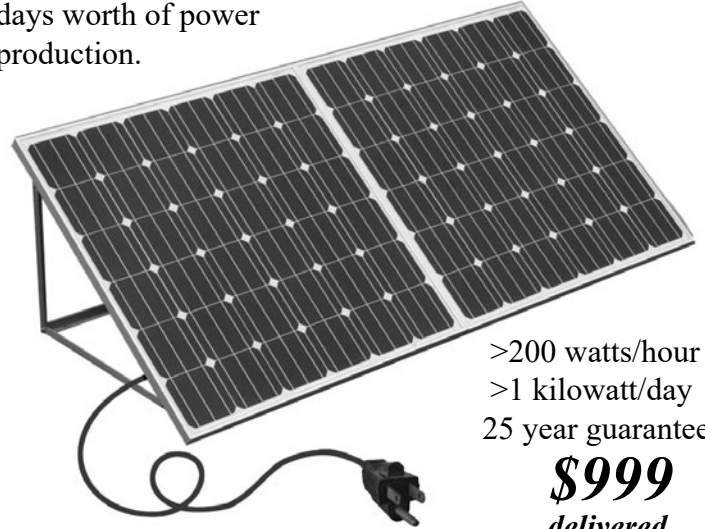

PLUG & PLAY ELECTRIC UTILITY METER BRAKE

NEW micro scale technology allows anyone to produce a portion of their energy needs by turning the free energy of the sun into usable A/C on grid power. The PNG200 will slow down your utility meter each and every day. Just plug it in. It's that easy! No batteries to ever replace. Early to wake-up & late to sleep for a full days worth of power production.

>200 watts/hour
>1 kilowatt/day
25 year guarantee

\$999
delivered

PLUGNGEN.COM - ITEM PNG200

PLUG & PLAY ELECTRIC UTILITY METER BRAKE

NEW micro scale technology allows anyone to produce a portion of their energy needs by turning the free energy of the sun into usable A/C on grid power. The PNG200 will slow down your utility meter each and every day. Just plug it in. It's that easy! No batteries to ever replace. Early to wake-up & late to sleep for a full days worth of power production.