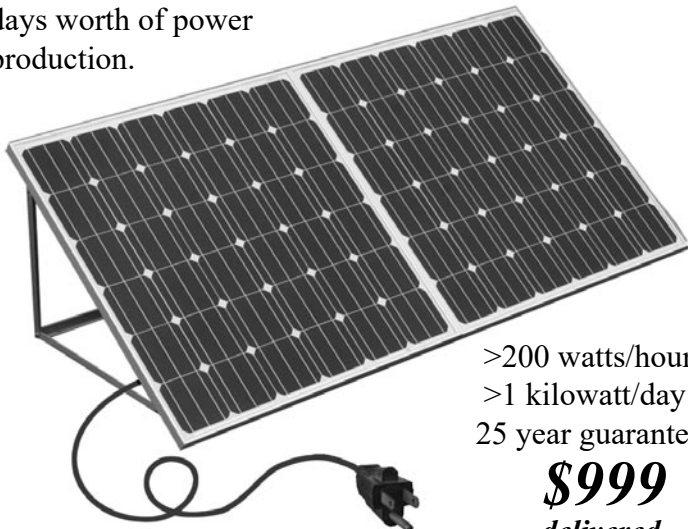

PLUG & PLAY ELECTRIC UTILITY METER BRAKE

NEW micro scale technology allows anyone to produce a portion of their energy needs by turning the free energy of the sun into usable A/C on grid power. The PNG200 will slow down your utility meter each and every day. Just plug it in. It's that easy! No batteries to ever replace. Early to wake-up & late to sleep for a full days worth of power production.

>200 watts/hour
>1 kilowatt/day
25 year guarantee

\$999
delivered

PLUGNGEN.COM - ITEM PNG200

PLUG & PLAY ELECTRIC UTILITY METER BRAKE

NEW micro scale technology allows anyone to produce a portion of their energy needs by turning the free energy of the sun into usable A/C on grid power. The PNG200 will slow down your utility meter each and every day. Just plug it in. It's that easy! No batteries to ever replace. Early to wake-up & late to sleep for a full days worth of power production.