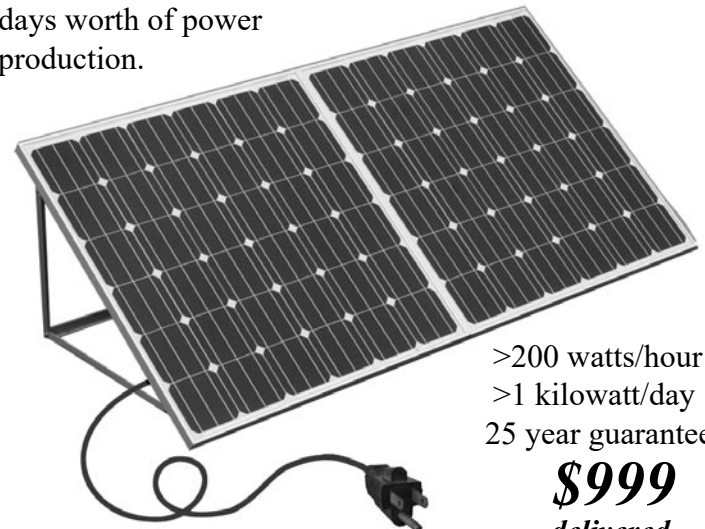

PLUG & PLAY ELECTRIC UTILITY METER BRAKE

NEW micro scale technology allows anyone to produce a portion of their energy needs by turning the free energy of the sun into usable A/C on grid power. The PNG200 will slow down your utility meter each and every day. Just plug it in. It's that easy! No batteries to ever replace. Early to wake-up & late to sleep for a full days worth of power production.

>200 watts/hour
>1 kilowatt/day
25 year guarantee

\$999
delivered

PLUGNGEN.COM - ITEM PNG200

PLUG & PLAY ELECTRIC UTILITY METER BRAKE

NEW micro scale technology allows anyone to produce a portion of their energy needs by turning the free energy of the sun into usable A/C on grid power. The PNG200 will slow down your utility meter each and every day. Just plug it in. It's that easy! No batteries to ever replace. Early to wake-up & late to sleep for a full days worth of power production.