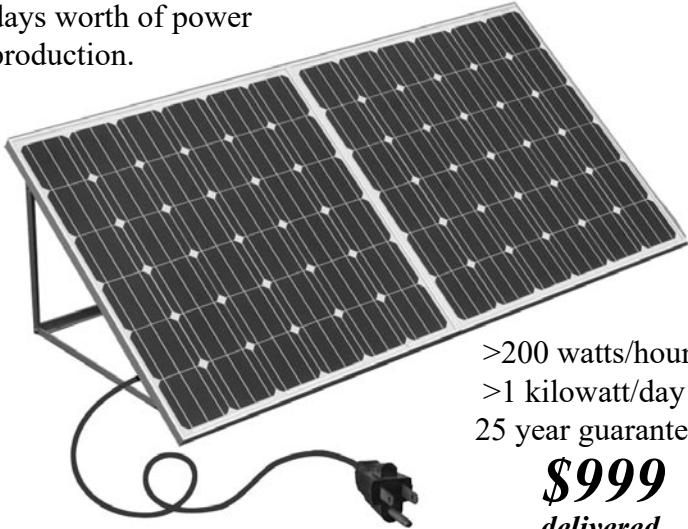

PLUG & PLAY ELECTRIC UTILITY METER BRAKE

NEW micro scale technology allows anyone to produce a portion of their energy needs by turning the free energy of the sun into usable A/C on grid power. The PNG200 will slow down your utility meter each and every day. Just plug it in. It's that easy! No batteries to ever replace. Early to wake-up & late to sleep for a full days worth of power production.

>200 watts/hour
>1 kilowatt/day
25 year guarantee

\$999
delivered

PLUGNGEN.COM - ITEM PNG200

PLUG & PLAY ELECTRIC UTILITY METER BRAKE

NEW micro scale technology allows anyone to produce a portion of their energy needs by turning the free energy of the sun into usable A/C on grid power. The PNG200 will slow down your utility meter each and every day. Just plug it in. It's that easy! No batteries to ever replace. Early to wake-up & late to sleep for a full days worth of power production.